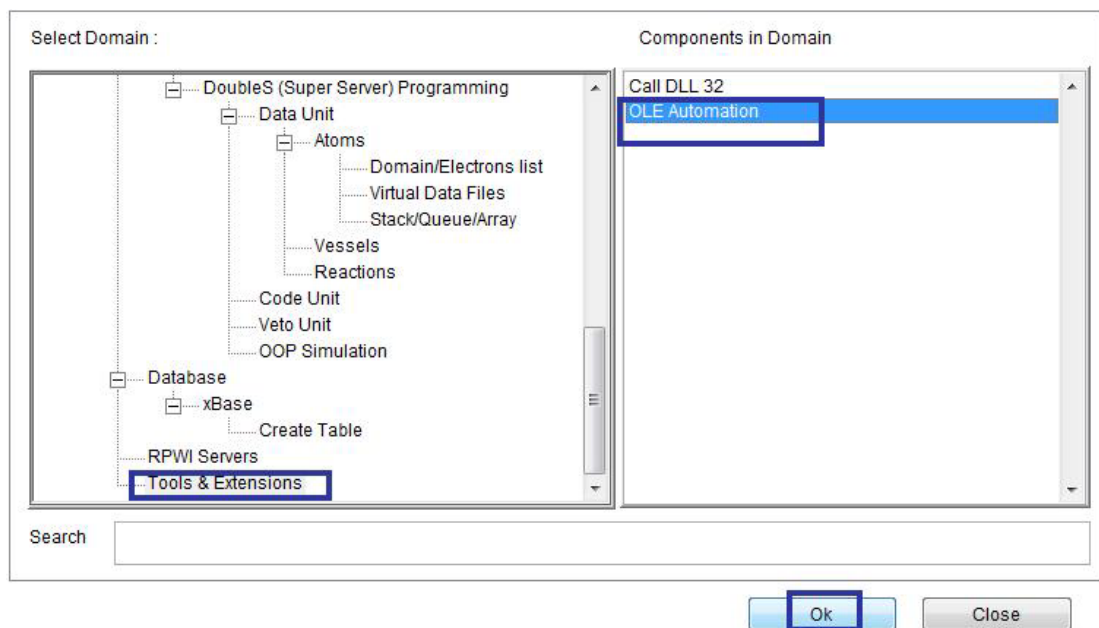

Interaction Page

Steps Tree

OLE Automation

Domain (Tools & Extensions) Component (OLE Automation)